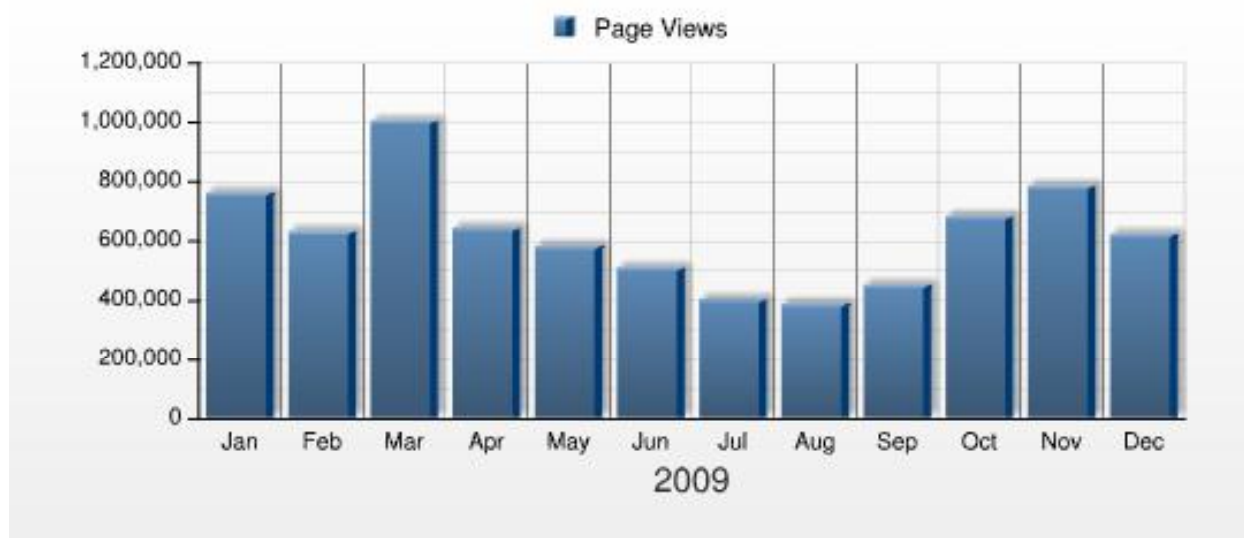

## Visits

This report shows the number of visits to your web site during the selected period.

Month	Visits	%
2009 January	289,631	9.71%
2009 February	248,788	8.34%
2009 March	414,773	13.91%
2009 April	256,542	8.60%
2009 May	238,974	8.01%
2009 June	213,254	7.15%
2009 July	169,359	5.68%
2009 August	160,802	5.39%
2009 September	193,418	6.49%
2009 October	259,895	8.72%
2009 November	291,860	9.79%
2009 December	244,622	8.20%
<b>Total</b>	<b>2,981,918</b>	<b>100.00%</b>

This report shows the number of times your web pages were viewed during the selected period.

Month	Page Views
2009 January	760,825
2009 February	632,072
2009 March	1,002,952
2009 April	642,467
2009 May	581,208
2009 June	508,588
2009 July	402,113
2009 August	387,294
2009 September	450,134
2009 October	681,669
2009 November	784,061
2009 December	621,937
<b>Total</b>	<b>7,455,320</b>